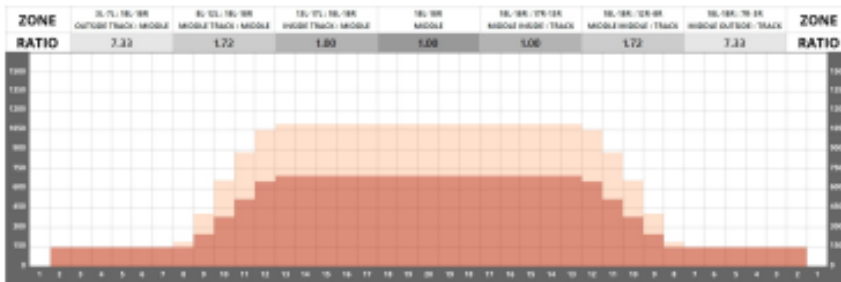

Steenweg op Brussel 397—1780 Wemmel

Huilages / Oliën

BIG BEN

Claude Doublet : Technical Director Bowling

BIG BEN

DISTANCE:	44 FEET	VOLUME:	24.7 mL
RATIO:	7.33:1	FORWARD:	16.22 mL
DROP BRUSH:	39 FEET	REVERSE:	8.48 mL
TANKS:	FIRE	PUMP:	MULTI

THIS PATTERN IS DESIGNED FOR:
 VARIABLE BUFFER SPEEDS | VARIABLE MICROLITER STREAMS | REVERSE DROP BRUSH
 This pattern may require adjustments if using a lane machine that does not have these features