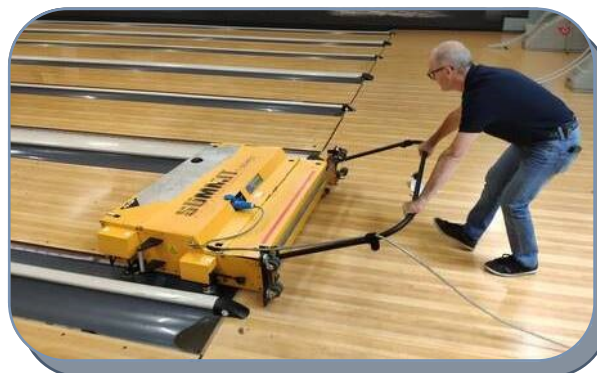

Steenweg op Brussel 397—1780 Wemmel

Huilages / Oliën

BIG BEN

Claude Doublet : Technical Director Bowling

BIG BEN

DISTANCE:	44 FEET	VOLUME:	24.7 mL
RATIO:	7.33:1	FORWARD:	16.22 mL
DROP BRUSH:	39 FEET	REVERSE:	8.48 mL
TANKS:	FIRE	PUMP:	MULTI